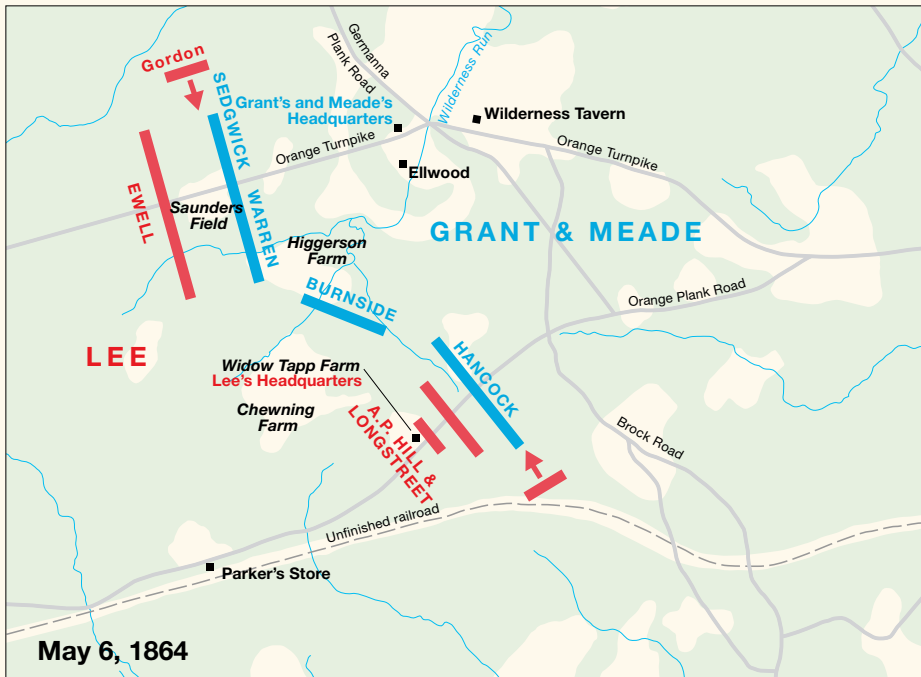

Battle of the Wilderness

-  Confederate troop position
-  Federal troop position

Green areas represent areas of dense vegetation.