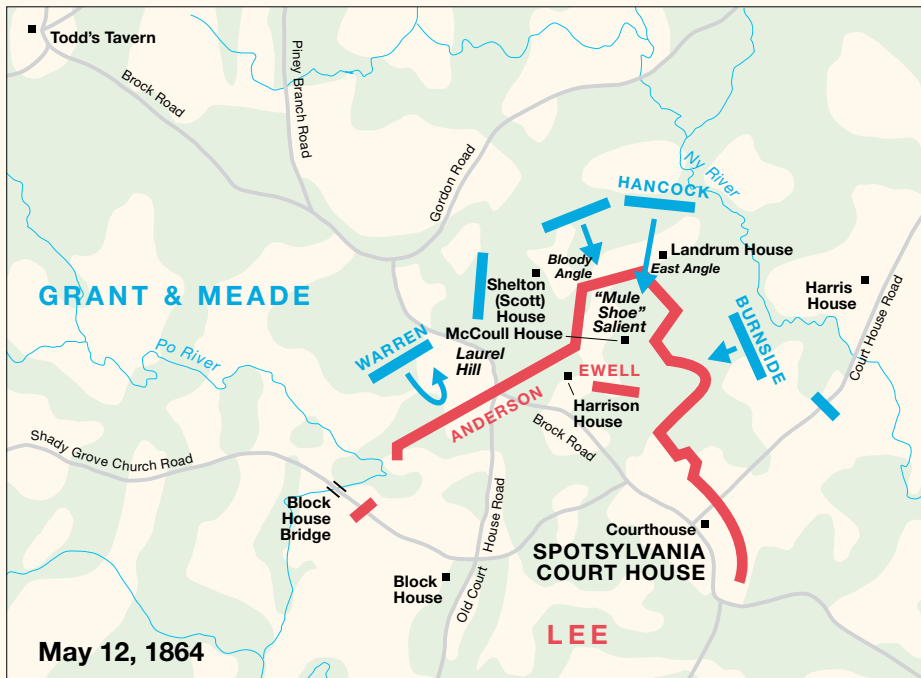

Battle of Spotsylvania Court House

May 12, 1864

-  Confederate troop position
-  Federal troop position

Green areas represent areas of dense vegetation.