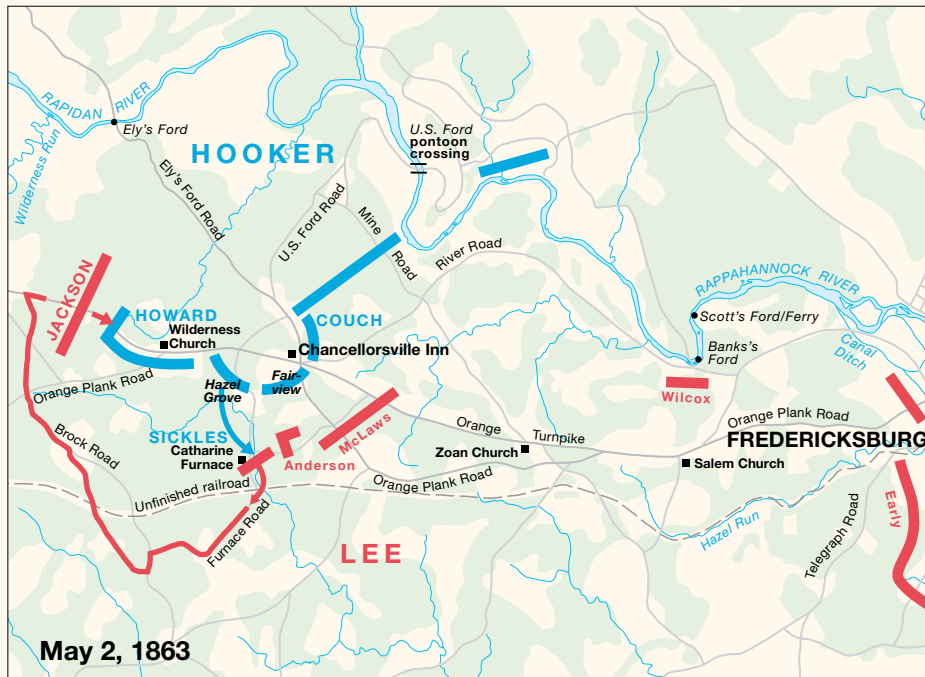

Battles of Chancellorsville and Salem Church

- Confederate troop position
- Federal troop position

Green areas represent areas of dense vegetation.