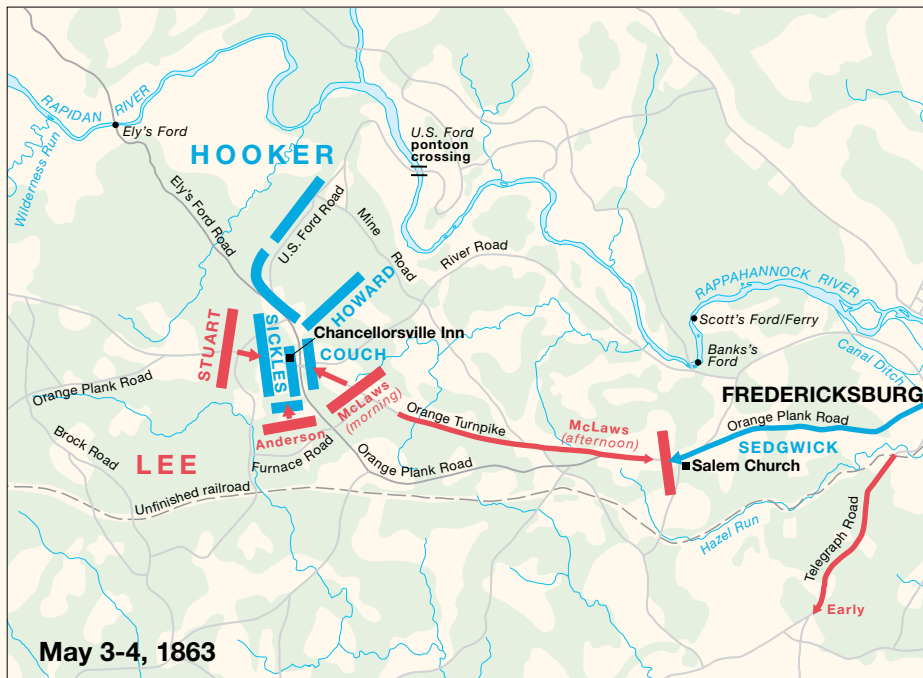

Battles of Chancellorsville and Salem Church

-  Confederate troop position
-  Federal troop position

Green areas represent areas of dense vegetation.