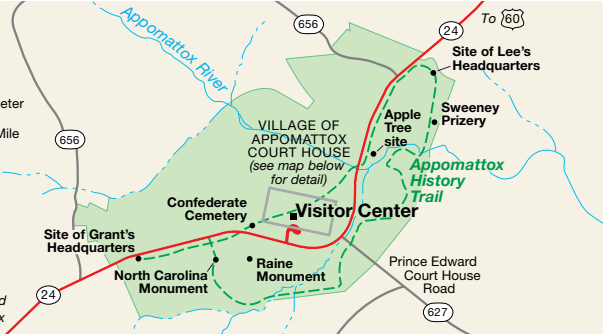

0 0.5 Kilometer
0 0.5 Mile

To  and
Appomattox

656

24

To 

656

VILLAGE OF
APPOMATTOX
COURT HOUSE
*(see map below
for detail)*

Appomattox
History
Trail

Visitor Center

627

24

Site of Lee's
Headquarters

Sweeney
Prizery

Apple
Tree
site

Confederate
Cemetery

Site of Grant's
Headquarters

North Carolina
Monument

Raine
Monument

Prince Edward
Court House
Road